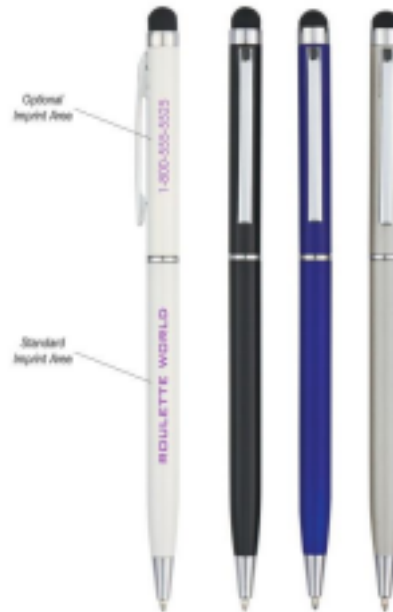

8. 339 Javalina Spring Stylus (Hb)

250 Pieces

Imprint Area – 1-1/2" x 3/4"

- Multifunction upgrade to popular Javalina®
- Handy stylus tip for effortless texting and scrolling
- Guaranteed ultra-smooth writing cartridge

9. 901 Baldwin Stylus Pen (Ht)

250 Pieces

Imprint Area

1-1/2" x 1/2"

Laser Engraved

Imprint Area – 1-1/2" x 1/4"

Cap – 1" x 1/4"

- Aluminum pen with stylus
- Twist action

10. 990 Newport Pen With Stylus (Ht)

250 Pieces

Imprint Area - 1-1/2" x 1/2"

Laser Engraved

Imprint Area – 1-1/2" x 1/8"

- Metal Pen With Stylus
- Twist Action
- Sleek and Slim Design

11. 699 Textari Stylus (Hb)

100 Pieces

Laser Imprint

Imprint Area - 1-3/4" x 1/4"

Larger imprint available

1-3/4" x 1/2"

- Laser engraved executive pen with stylus
- Shimmering jewel tones are set off by silver tone accents ·
- Elegant diamond etched grip provides writing comfort · Handy