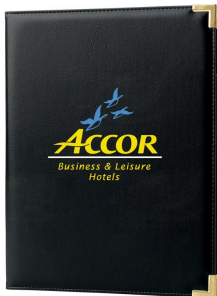

**9. Sm-3637 Flare  
Organization Padfolio  
(BIIt)**

**72 Pieces**

**1 color only**

**4.00" H x 4.00" W**

Five assorted color sticky flags. Inside cover panel contains two business card pockets, document pocket and elastic pen loop. Includes refillable, 30 ruled page notepad. Pen not included.