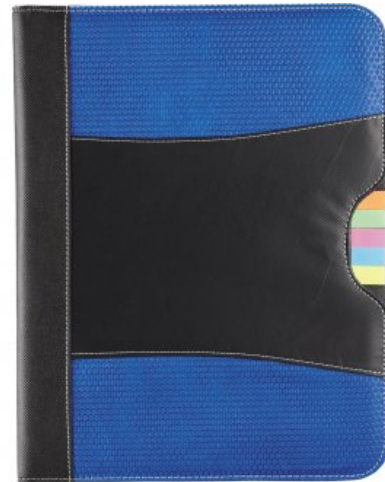

**7. 45240 Sign Wave  
Zippered Pad Holder  
(Bc)**

**96 Piece**

**Imprint Area - Front Center  
(Standard): 4-1/2"w x 10"h,  
1 color(s) max**

- I.D. holder and elastic pen loop
- Includes 8-1/2"w x 11"h writing pad

**InsideCentered on upper  
interior flap of pocket  
4.00" H x 5.00" W**

**Transfer:  
1-color and  
Multi-color available**

**Spine LeftCentered on top  
panel 6.00" H x 6.00" W**

The Windsor Reflections Writing Pad is constructed from quality Ultrabond materials and measures 11" H x 8.5" W, with 30 sheets of white lined paper. The writing pad has a built-in pen loop and includes a convenient organizer panel for your essential accessories.

**9. Sm-3637 Flare  
Organization Padfolio  
(BIIt)**

**72 Pieces**

**1 color only**

**4.00" H x 4.00" W**

Five assorted color sticky flags. Inside cover panel contains two business card pockets, document pocket and elastic pen loop. Includes refillable, 30 ruled page notepad. Pen not included.

Includes refillable, 30 ruled page notepad. Notepad size: 8.5" \* 11.5". Inside document pocket, clear window ID pocket and pen loop. Pen not included.

**10. SM-3621 Miamian  
Padfolio (BIIt)**

**50 Pieces**