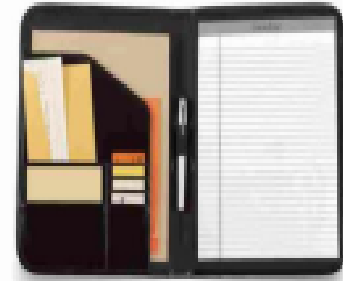

## 1. 7834 Contemporary Leather Writing Pad (Gmln)

25 Pieces

Imprint Area – Deboss

Spine bottom front pocket  
center 5W x 4H  
Spine left front pocket  
center 4W5H

- Useful and stylish, this leather writing pad is excellent for everyday use
- Multi-function organizer
- Front pocket for additional storage
- Pen loop (pen not included)
- Includes 8.5 x 11 paper pad; accommodates an A4 Pad
- Paper pad can be switched to left side to accommodate left-handed users
- Slash pocket fits most tablets

**2. V6450 Lamis Standard Folder (Vtrnc)**

**24 Pieces**

**Deboss**

**Imprint Area - 4 square inches / bottom right**

- Interior pockets, card holders and pen loop.
- Magnetic snap closure.
- 30-page, lined writing pad.