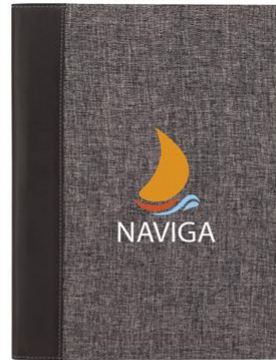

15. 15769 Composition Padfolio (Bc)

50 Pieces

Imprint

Screen Print Front Center

4"w x 4"h 1 color(s)
included 1 color(s) max,
Standard

Heat Transfer Front Center

4"w x 4"h 1 color(s) included 4
color(s) max, Optional,
additional charge

PrismMax™ Front Center

4"w x 4"h 4 color(s)
included , Optional,
additional charge

- Interior slip pocket
- Elastic pen loop
- Integrated business card pocket and I.D. holder
- Includes 8-1/2"w x 11"h writing pad

16. 15641 Underline Padfolio (Bc)

50 Pieces