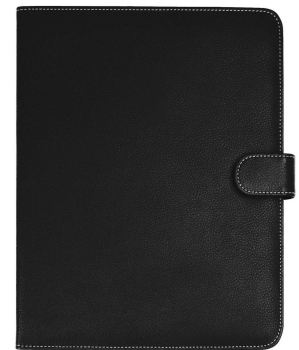

## 1. 7834 Contemporary Leather Writing Pad (Gmln)

25 Pieces

Imprint Area – Deboss

Spine bottom front pocket  
center 5W x 4H  
Spine left front pocket  
center 4W5H

- Useful and stylish, this leather writing pad is excellent for everyday use
- Multi-function organizer
- Front pocket for additional storage
- Pen loop (pen not included)
- Includes 8.5 x 11 paper pad; accommodates an A4 Pad
- Paper pad can be switched to left side to accommodate left-handed users
- Slash pocket fits most tablets

**2. V6450 Lamis Standard Folder (Vtrnc)**

**24 Pieces**

**Deboss**

**Imprint Area - 4 square inches / bottom right**

- Interior pockets, card holders and pen loop.
- Magnetic snap closure.
- 30-page, lined writing pad.

- This sleek leather padfolio is the perfect gift for the busy professional
- Multi-function organizer for business essentials
- Pen loop (pen not included)
- Includes 8.5" x 11" paper pad; accommodates A4 pad
- PVC free
- Slash pocket fits most tablets

**4. V6901 Ultimate Zippered Tablet Padfolio (Vtrnc)**

**20 Pieces**

**Deboss**

**Imprint Area - 4 square  
inches / center only**

- Interior folder pocket and easel with double elastic bands for tablet.
- 2 business card pockets and 2 elastic bands to hold USBs.
- 30-page lined writing pad and pen loop.