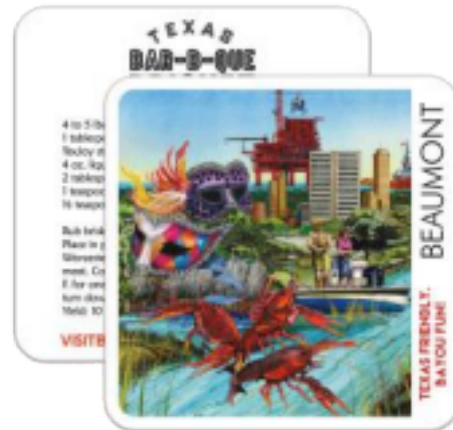

Heavyweight Paperboard - Perfect for Long-Term Use

- Amazing Color & Clarity
- Single or Double-Sided

White, heavyweight paperboard that is biodegradable and recyclable. Made from sustainable, renewable sources.